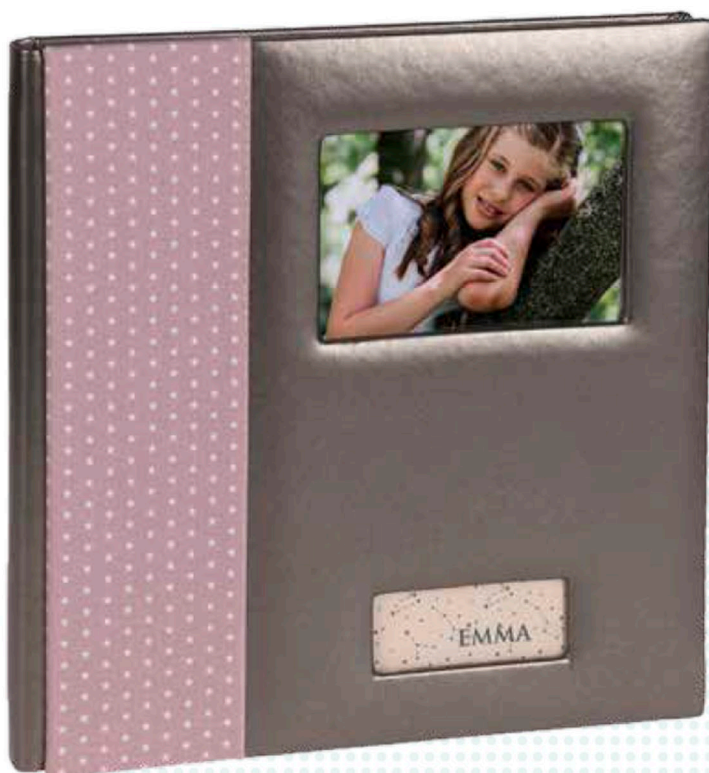

Ref.C16.103

MATERIAL
Basic Bronce
con Urano 3