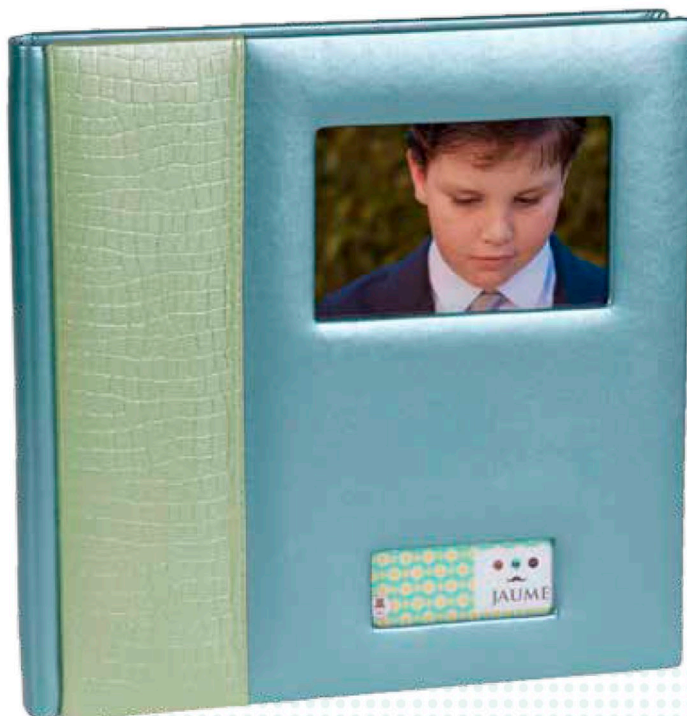

Ref.C16.101

MATERIAL
Tor Nacar 4346
con Java 3171