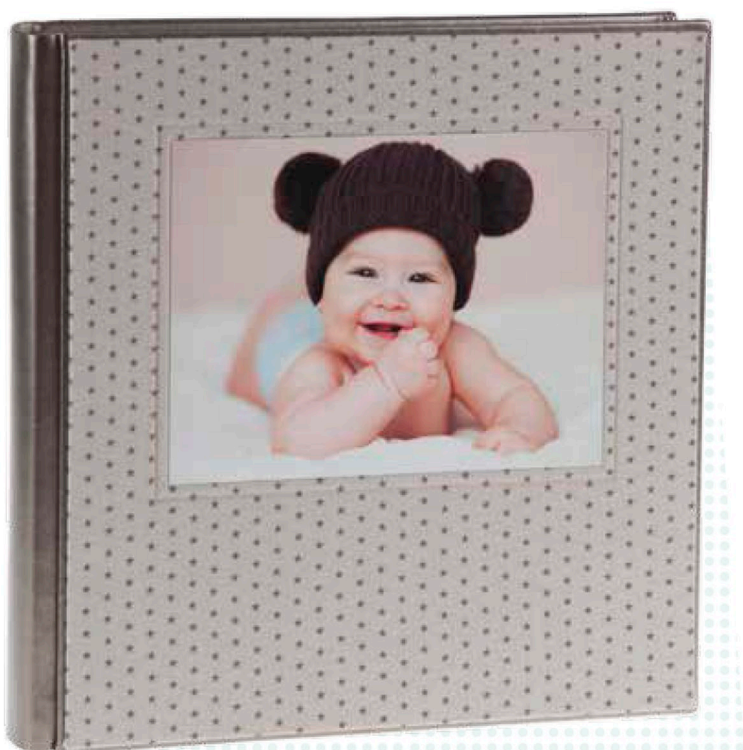

Ref.C16.116

MATERIAL
Basic Bronce
con Urano 5