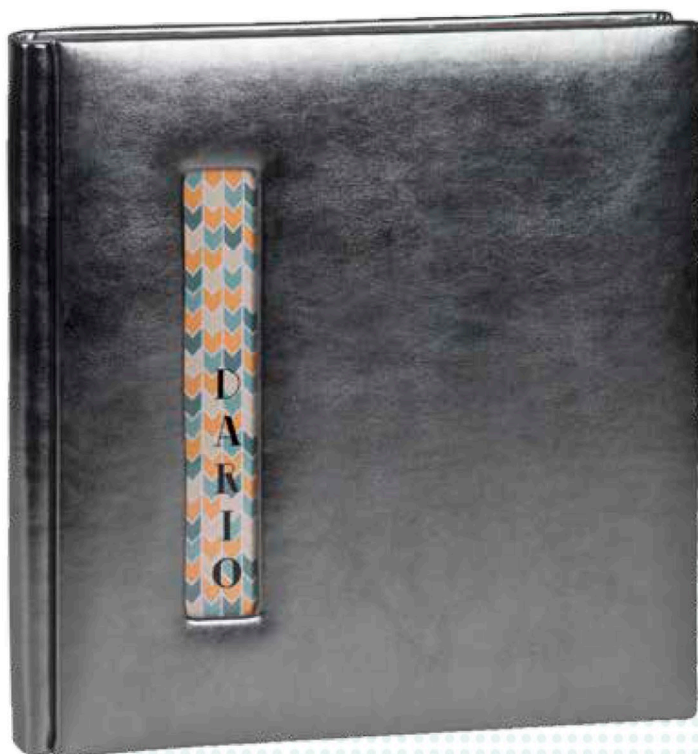

MATERIAL
Basic Blanco
con Goma Marino

Ref.C16.108

MATERIAL
Tor Nacar 5365

Ref.C16.109

MATERIAL
Corte Salmón

Ref.C16.110

MATERIAL
Corte Anciano

Ref.C16.111